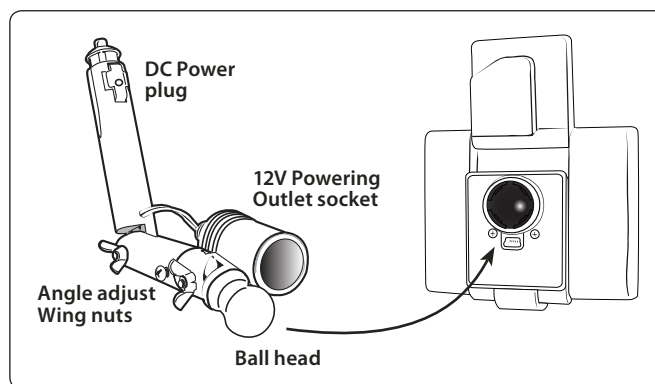

Safety Precautions

Do not install Arkon products over an air bag cover or within the air bag deployment zone. Arkon Resources, Inc. assumes no responsibility of liability for injury or death as a result of car crashes and /or air bag deployment.

Arkon is not responsible for any damages caused to your car, your device, or yourself due to the installation or use of this pedestal mount.

ARKON
RESOURCES INC.

The Mobile Mounting Specialists™

Consumer Hotline:

USA (800) 841-0884

INT'L (626) 254-9005

Monday - Friday 9 am - 5 pm, PST

www.arkon.com

Arcadia, CA 91006 USA

Designed in USA | Made in Taiwan

© Copyright 2008 Arkon Resources, Inc.