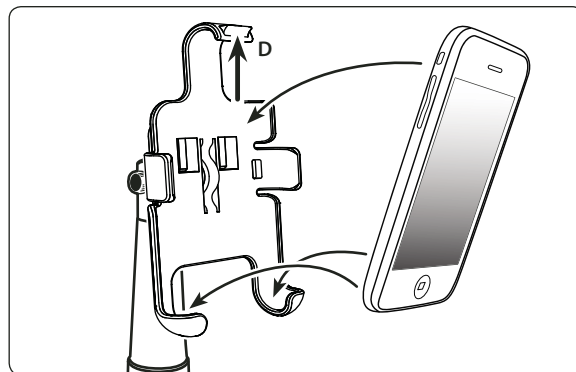

- Step 2. Place the Universal Cup Holder Mount into the designated cup holder in the vehicle. Adjust the thumb wheel adjuster (C) to open or close the cup holder prongs to fit in the cup holder.

- Step 3. For oversize cup holder openings or the adjustable "pop out" cup holders use the optional self-adhesive side support pads (G). Install the pads by removing the adhesive backing and placing it on the flat surface side of the cup holder support leg.

Apple brand name and iPhone product name are trademarks or registered trademarks of Apple, Inc. Arkon Resources, Inc. is not affiliated with Apple, Inc.

Connect iPhone Cradle to Pedestal

- Step 1. Connect the dual T-slots (F) on iPhone cradle to the dual T-tabs (E) on the head of the cup holder post.

- Step 2. Adjust the angle of the dual T head by tightening the adjustment nut at the top of the post (D).

iPhone Insertion and Removal from Cradle

- Step 1. Lift and hold the upper thumb tab (D) while gently lowering the iPhone device (not included, sold separately) into the cradle.