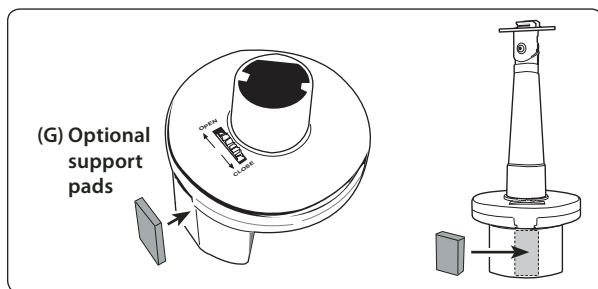

Compatible with:

- Apple iPhone 3G and Original iPhone

Do not place mount in or near an air bag deployment zone or where it will obstruct view of the road.

Cup Holder Mounting

- Step 1. Connect the post (A) to the cup holder base (B) by aligning the groove on the base to the ridge inside the bottom of the post.

- Step 2. Place the Universal Cup Holder Mount into the designated cup holder in the vehicle. Adjust the thumb wheel adjuster (C) to open or close the cup holder prongs to fit in the cup holder.

- Step 3. For oversize cup holder openings or the adjustable "pop out" cup holders use the optional self-adhesive side support pads (G). Install the pads by removing the adhesive backing and placing it on the flat surface side of the cup holder support leg.