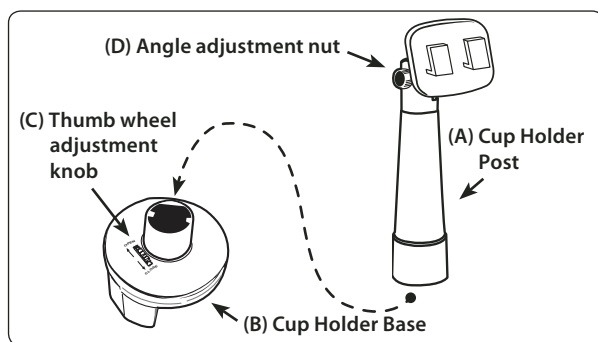

Compatible with:

- Apple iPhone 3G and Original iPhone

Do not place mount in or near an air bag deployment zone or where it will obstruct view of the road.

Cup Holder Mounting

- Step 1. Connect the post (A) to the cup holder base (B) by aligning the groove on the base to the ridge inside the bottom of the post.

- Step 2. Place the Universal Cup Holder Mount into the designated cup holder in the vehicle. Adjust the thumb wheel adjuster (C) to open or close the cup holder prongs to fit in the cup holder.

- Step 3. For oversize cup holder openings or the adjustable "pop out" cup holders use the optional self-adhesive side support pads (G). Install the pads by removing the adhesive backing and placing it on the flat surface side of the cup holder support leg.

- Step 2. Adjust the angle of the dual T head by tightening the adjustment nut at the top of the post (D).

iPhone Insertion and Removal from Cradle

- Step 1. Lift and hold the upper thumb tab (D) while gently lowering the iPhone device (not included, sold separately) into the cradle.