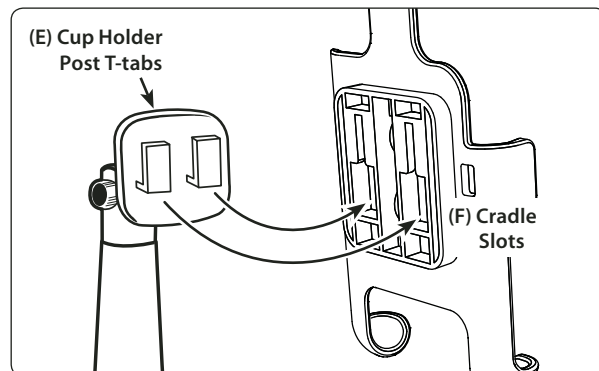

Compatible with:

- Apple iPhone 3G and Original iPhone

Do not place mount in or near an air bag deployment zone or where it will obstruct view of the road.

Cup Holder Mounting

- Step 1. Connect the post (A) to the cup holder base (B) by aligning the groove on the base to the ridge inside the bottom of the post.

- Step 2. Place the Universal Cup Holder Mount into the designated cup holder in the vehicle. Adjust the thumb wheel adjuster (C) to open or close the cup holder prongs to fit in the cup holder.

- Step 3. For oversize cup holder openings or the adjustable "pop out" cup holders use the optional self-adhesive side support pads (G). Install the pads by removing the adhesive backing and placing it on the flat surface side of the cup holder support leg.

Apple brand name and iPhone product name are trademarks or registered trademarks of Apple, Inc. Arkon Resources, Inc. is not affiliated with Apple, Inc.

Connect iPhone Cradle to Pedestal

- Step 1. Connect the dual T-slots (F) on iPhone cradle to the dual T-tabs (E) on the head of the cup holder post.

- Step 2. Adjust the angle of the dual T head by tightening the adjustment nut at the top of the post (D).

iPhone Insertion and Removal from Cradle

- Step 1. Lift and hold the upper thumb tab (D) while gently lowering the iPhone device (not included, sold separately) into the cradle.